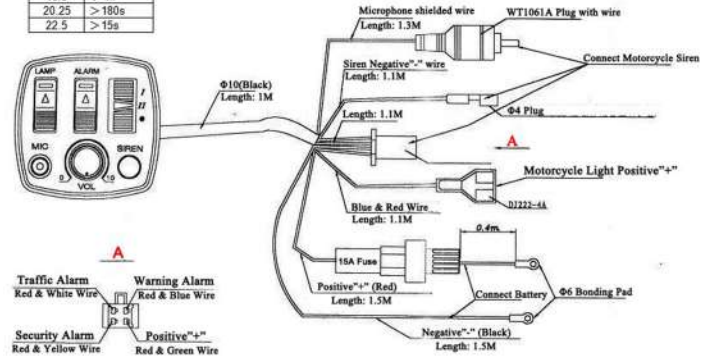

UNIT SIGNAL INC.

Features:

- Police motorcycle siren and speaker
- 1. 40W speaker(6 ohm), DC12V
- 2. High quality Aluminum alloy
- 3. Dimensions: 136*110*111mm
- 4. Set in one package : 10

12V
Voltage

120-130
Sound

6 Ω
Impedance

Fuse: 15A	
Current(A)	Fusing Time
16.5	>1h
20.25	>180s
22.5	>15s

S40

Voltage

DC12V

Sound

120-130dB

Max Power

40W

Output

/

Impedance

60hm

Accessories

/

Tone